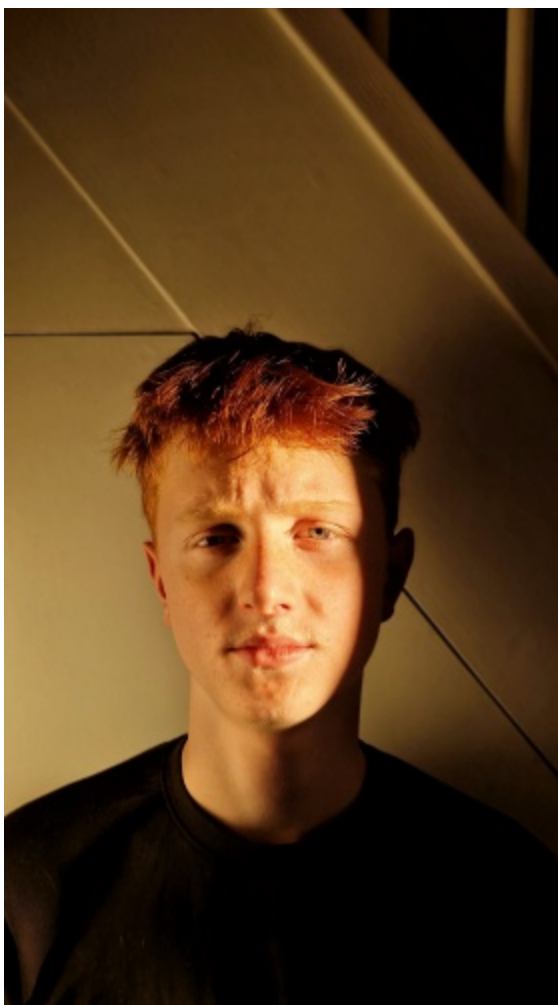

### AGE & SIZES

Age: 14  
Height: 186 cm  
Confection: 176,S  
Shoe size: 43

### MORE DETAILS

Gender: Man  
Eyes: Blauw  
Hair color: Rood  
Hair type: Slag  
Skin complexion: Wit  
Appearance features: Westers