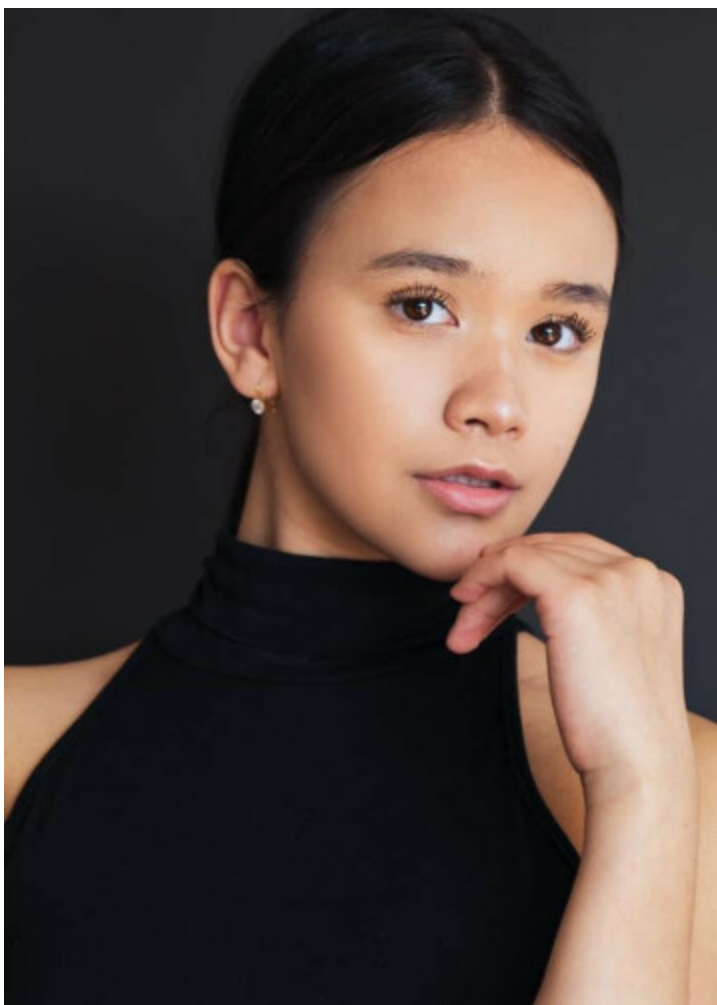

ZAZA Casting

info@zazacasting.nl

<https://zazacasting.nl>

Tel: 06 82 21 90 80

Emily (ID: 16910)

AGE & SIZES

Age: 20
Height: 160 cm
Confection: 164
Shoe size: 39

MORE DETAILS

Gender: Vrouw
Eyes: Bruin
Hair color: Bruin
Hair type: Stijl
Skin complexion: Getint
Appearance features: Aziatisch

UPDATE INFORMATION

Info update: 26-05-2021
Image update: 26-04-2021

View model on our website: <https://zazafamiliecasting.eu/en/models/16910>