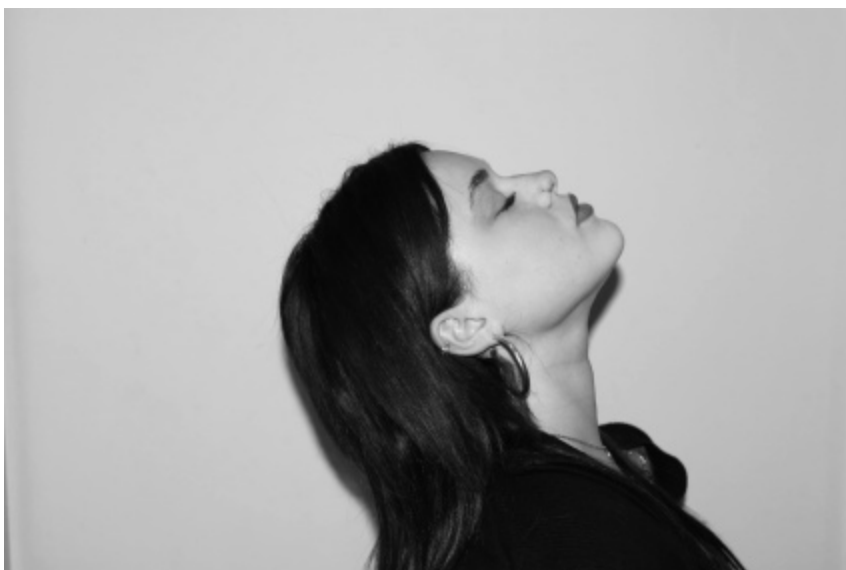

ZAZA Casting

info@zazacasting.nl

<https://zazacasting.nl>

Tel: 06 82 21 90 80

Elise (ID: 26282)

AGE & SIZES

Age: 21
Height: 154 cm
Confection: 36
Shoe size: 37

MORE DETAILS

Gender: Vrouw
Eyes: Groen
Hair color: Bruin
Hair type: Stijl
Skin complexion: Wit
Appearance features: Westers

UPDATE INFORMATION

Info update: 02-06-2025
Image update: 02-06-2025

View model on our website: <https://zazacasting.nl/en/models/26282>