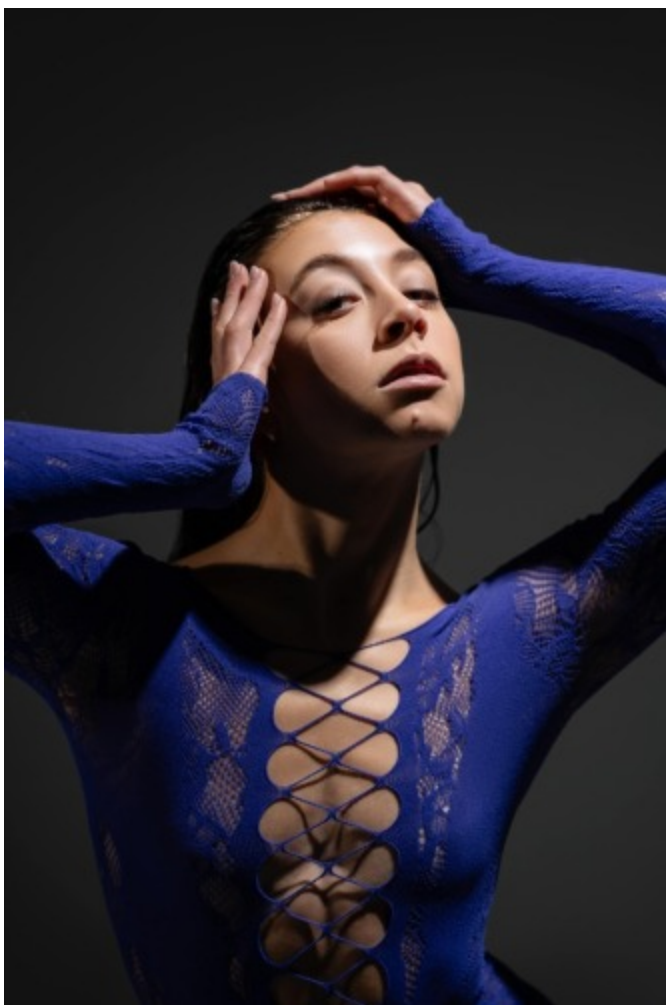

## Elsa (ID: 27161)

### AGE & SIZES

Age: 26  
Height: 157 cm  
Confection: 34  
Shoe size: 36

### MORE DETAILS

Gender: Vrouw  
Eyes: Bruin  
Hair color: Bruin  
Hair type: Krul  
Skin complexion: Wit  
Appearance features: Westers