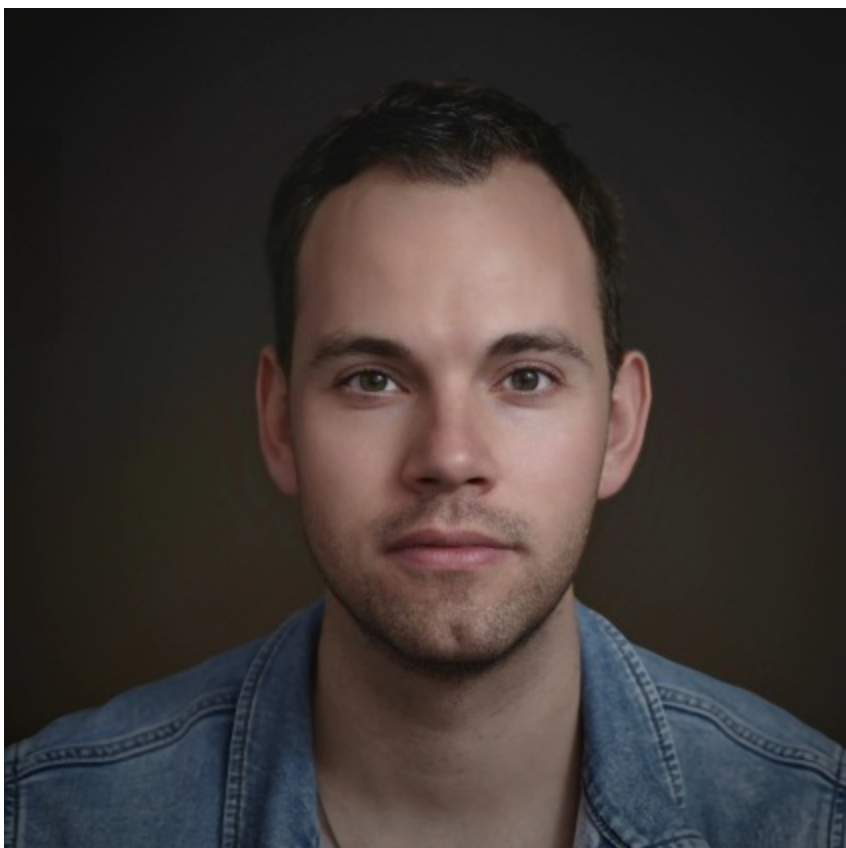

ZAZA Casting

info@zazacasting.nl

<https://zazacasting.nl>

Tel: 06 82 21 90 80

Rowin (ID: 27262)

AGE & SIZES

Age: 29
Height: 178 cm
Confection: 50
Shoe size: 45

MORE DETAILS

Gender: Man
Eyes: Bruin
Hair color: Bruin
Hair type: Slag
Skin complexion: Wit
Appearance features: Westers

UPDATE INFORMATION

Info update: 20-11-2025
Image update: 17-11-2025

View model on our website: <https://zazafamiliecasting.eu/en/models/27262>